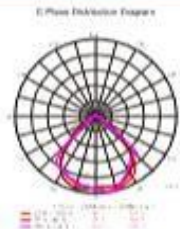

outdoor lighting

bridge

sculpture

TV towers

Product Parameters				
Item No.	ON-TDW-50W	ON-TDW-100W	ON-TDW-150W	ON-TDW-200W
Power	50W	100W	150W	200W
LEDs Type	3030			
LED Qty	75pcs	144pcs	220pcs	220pcs
Input Voltage	AC220V (Non-isolated) or AC100-265V (Isolated)			
Power Factor	>0.5 or >0.95			
Luminaire Efficacy	100-120lm/w			
CRI	≥70Ra			
Ambient Temperature	-20°C~+55°C			
CCT	2200K,3000K,4000K,5000K,5700K,6500K (±200K)			
Beam Angle	90°			
IP Grade	IP67、IK08			
Body Material	Aluminum 1060			
Dimming Mode	1-10V/ PWM (Customize)			
Installation	Bracket fixed			
Housing Color	Silvery			
LED's lifespan	>20000 hrs			
Certifications	CE , ROHS			
Packaging Type	30pcs/ctn	20pcs/ctn	14pcs/ctn	14pcs/ctn

Light Distribution Curve

Product Dimension

额定功率	L/mm	W/mm	H/mm	Isolated N.W./kg	Non-isolated N.W./kg
50W	194	58	123	0.83	0.60
100W	250	65	155	1.25	0.92
150W	305	68	190	1.85	1.35
200W	305	68	190	2.00	1.50